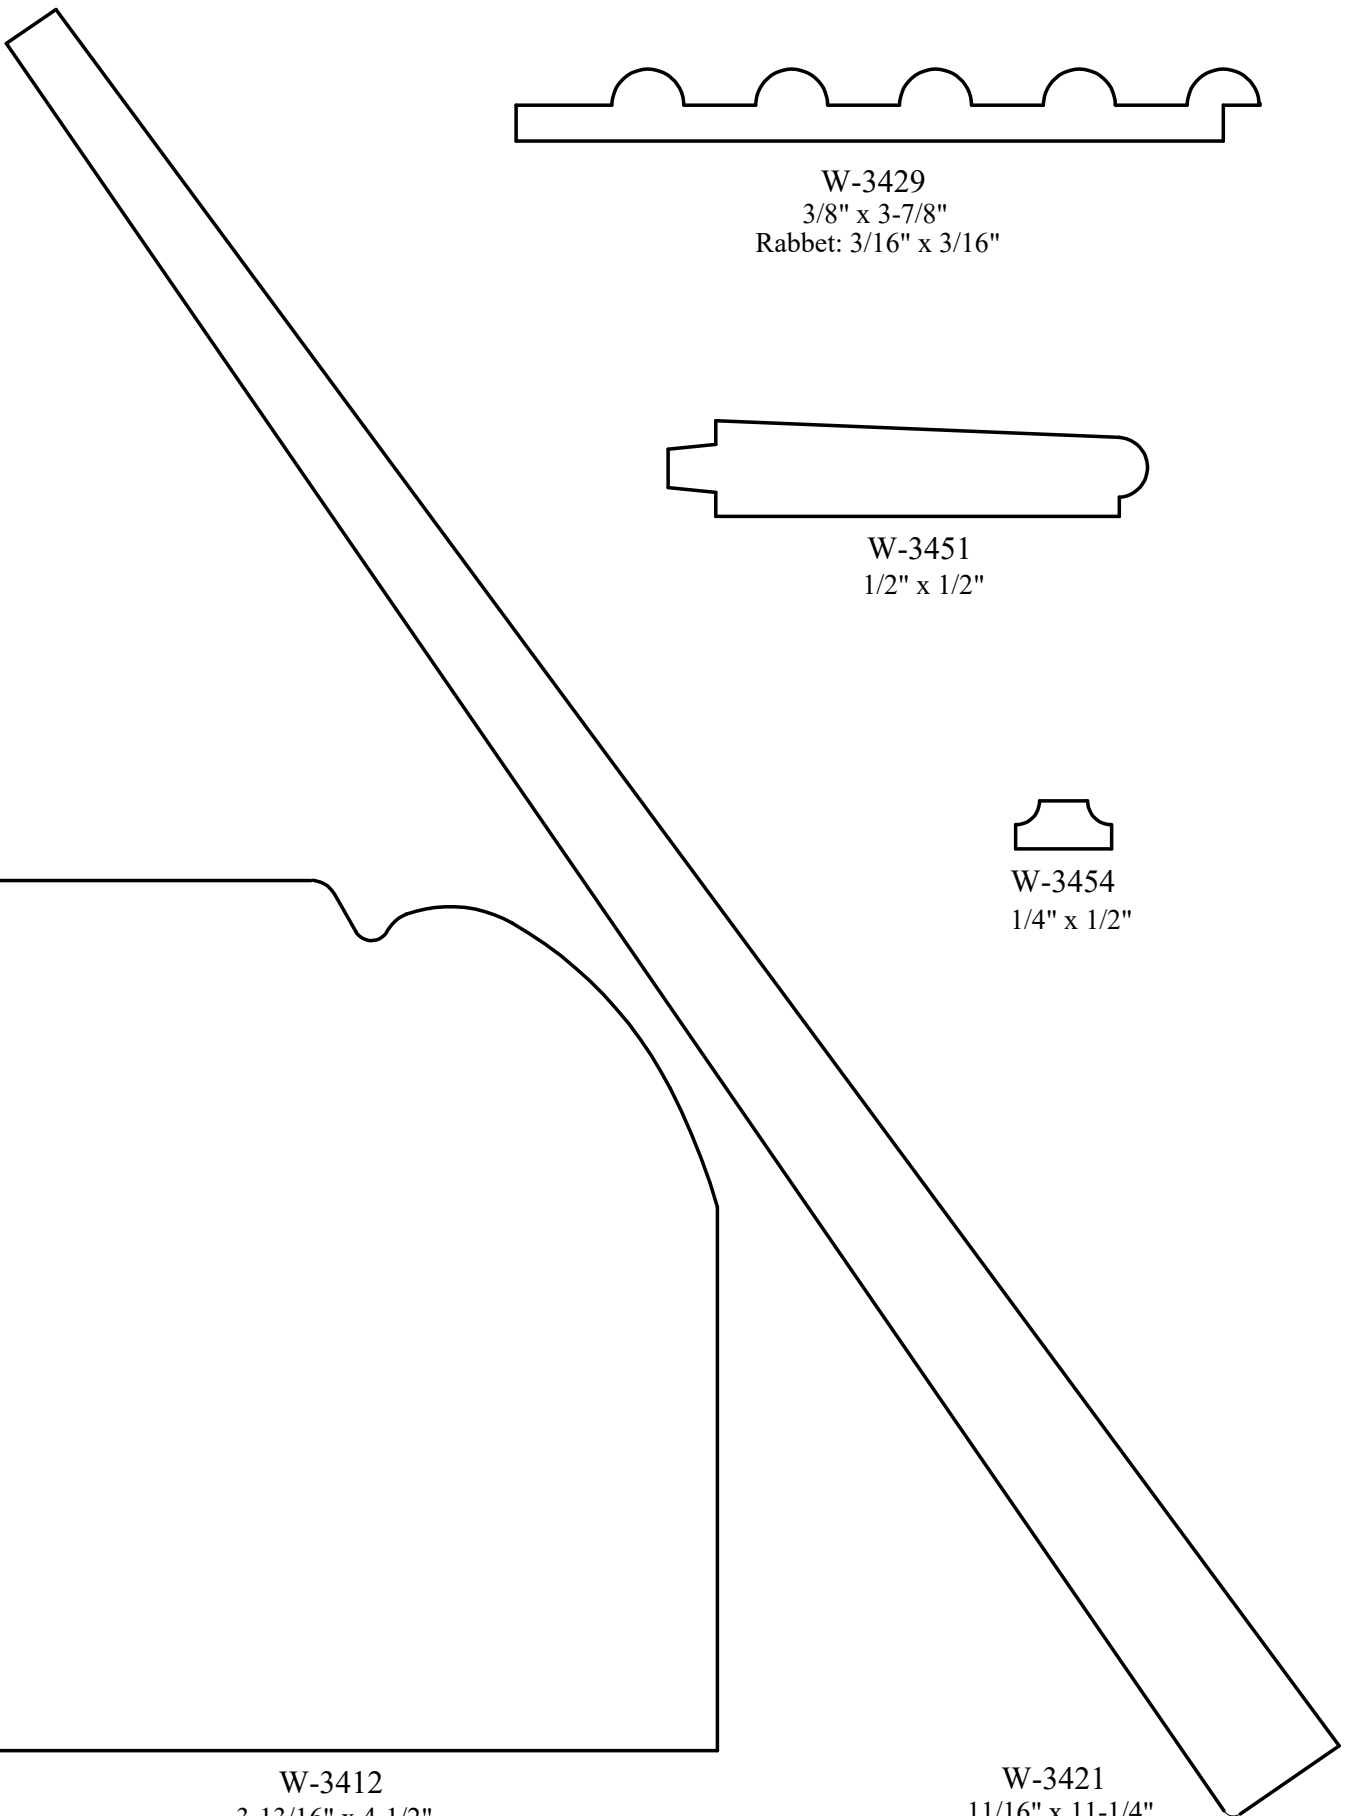

MISCELLANEOUS PROFILES

W-3429
3/8" x 3-7/8"
Rabbet: 3/16" x 3/16"

W-3451
1/2" x 1/2"

W-3454
1/4" x 1/2"

W-3412
3-13/16" x 4-1/2"

W-3421
11/16" x 11-1/4"

MISCELLANEOUS PROFILES

W-3456
1-1/2" x 3-1/4"