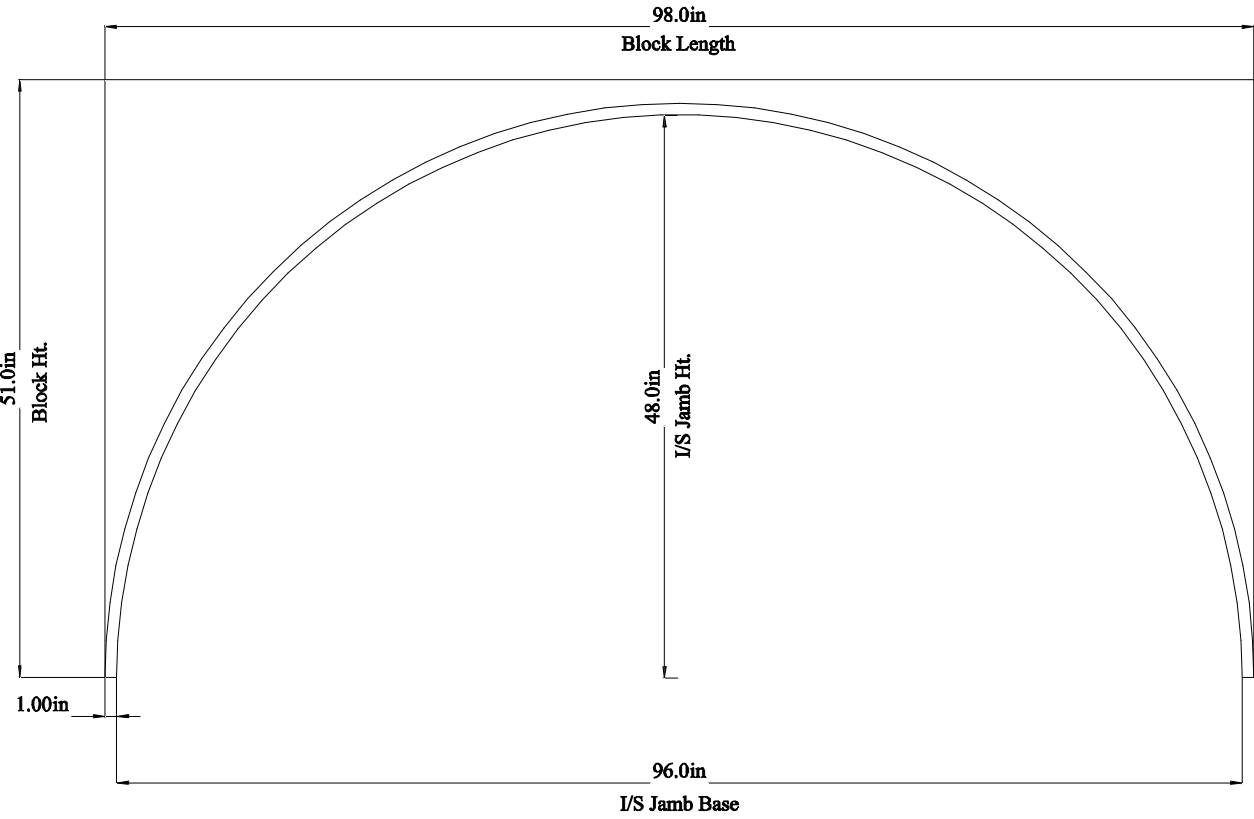

Standard FJ3012E Rough-In Block for 2 x 4 wall

Standard FJ8040HC Rough-In Block

Standard FJ80A Rough-In Block