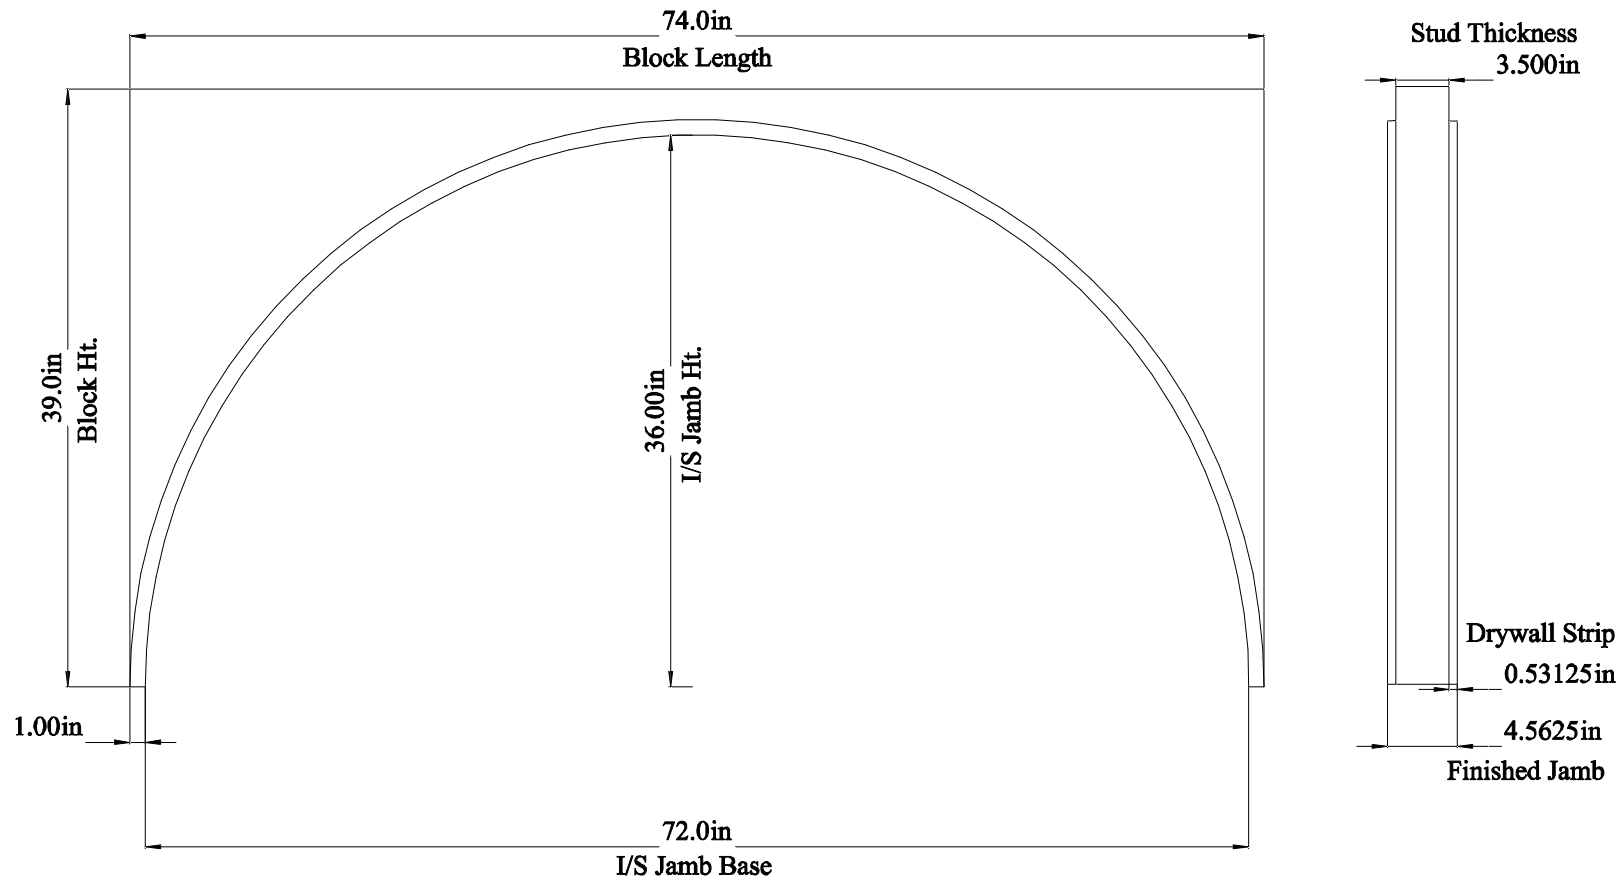

Standard FJ6010E Rough-In Block for 2 x 4 wall

Standard FJ6030HC Rough-In Block

Standard FJ60A Rough In Block