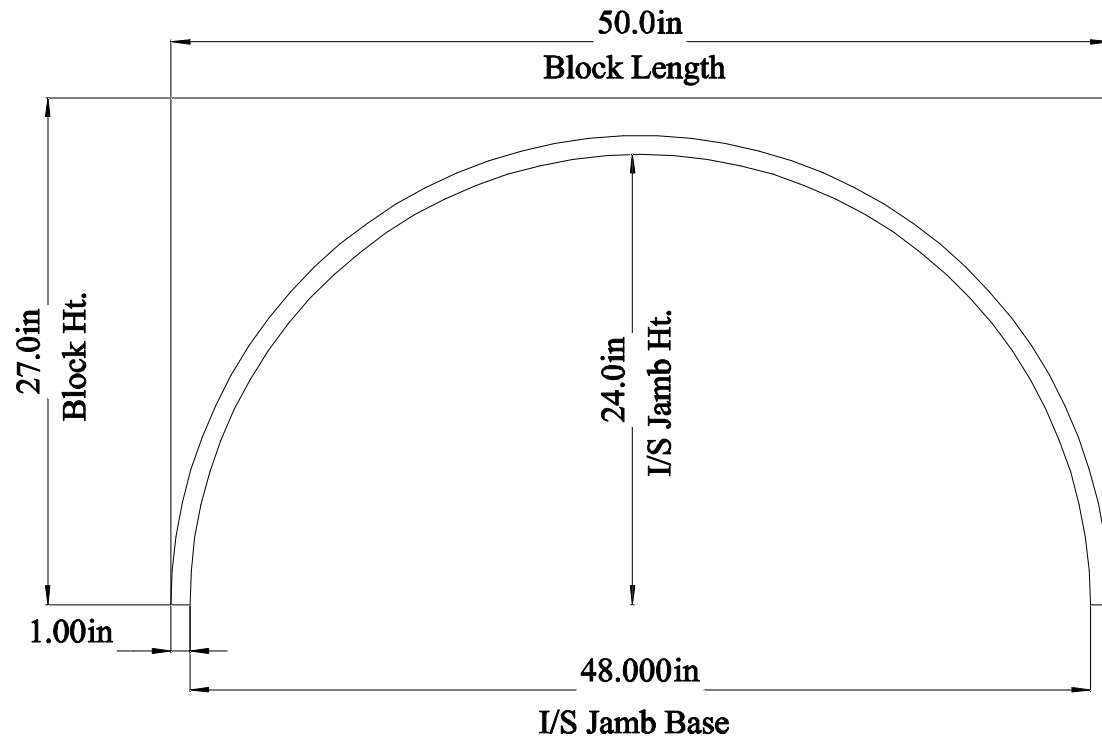

Standard FJ4012E Rough-In Block for 2 x 4 wall

Standard FJ4020HC Rough In Block

Standard FJ40A Rough-In Block